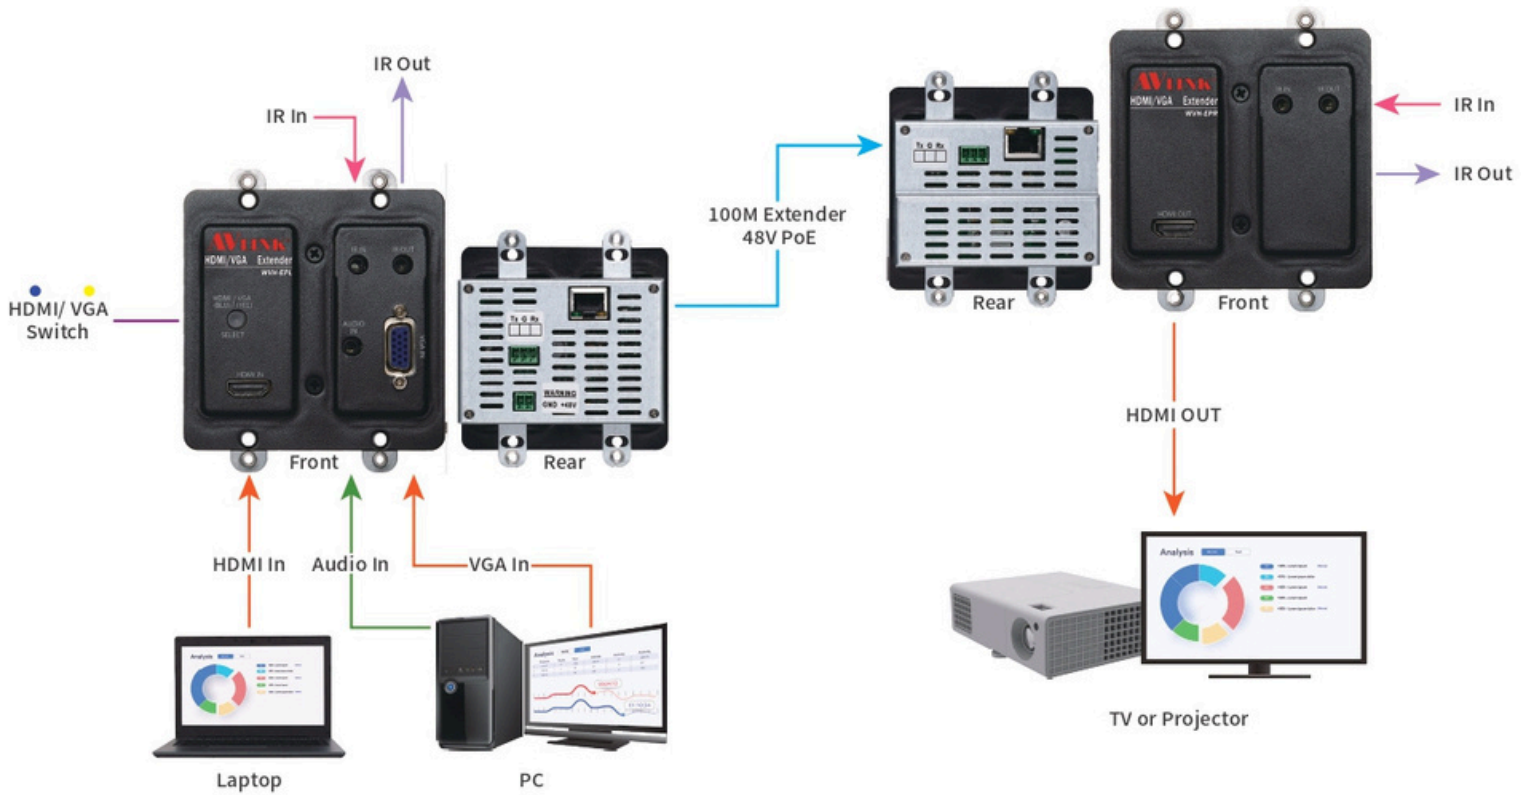

The WVH-EPL Transmitter Enables to Switch between VGA and HDMI Inputs

Extend Crystal-clear video to AV equipment

- Switch between VGA and HDMI video sources by the WVH-EPL (Tx) and transport the video stream to the WVH-EPR (Rx)
- Support up to 4K2K/60Hz 4:2:0 (HDMI input) and 1080P/60Hz 12bits (VGA input)
- Adopt HDBaseT™ 2.0 technology to safeguard trustworthy signal management.
- Allow transmission of 4K UHD video, HD audio, 2-Way IR, RS-232, PoE (Power over Ethernet) up to 100 meters.
- Equip the anti-interference ability of radio communication
- Native integration with the WVH-EPR (Optional Rx)

Testimony

The device connects to the current A/V equipment to deliver video transmissions over a long distance. We can impress those who visit the theme park with the magic of STARE 3D projection mapping.

The Technical Representative for Farglory Ocean Park

Applications

Diagram

Specifications

Product Family	WVH-EPL	WVH-EPR
Input	1 Port HDMI Female (4K2K/60Hz 4:2:0) 1 Port VGA Female (1080P/60Hz 12bits)	No
Output	No	1 Port HDMI Female (A-Type)
Power over Ethernet (PoE)	Yes	No
Connectivity	Cat5/5e/6 Cable	
Connection Distance	Up to 100 meters	