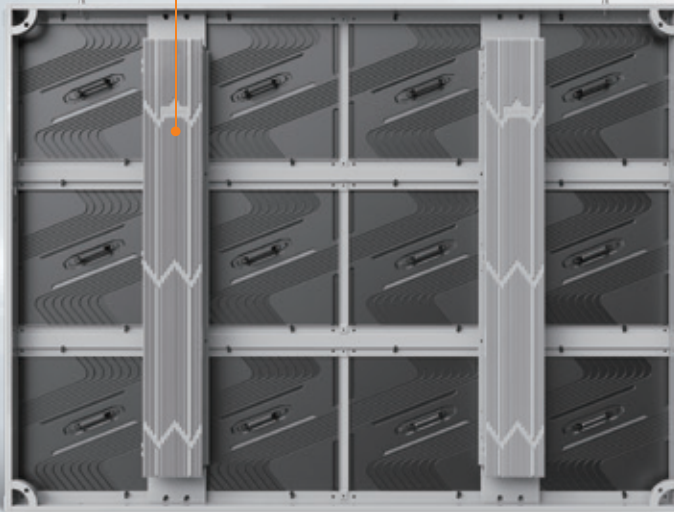

› Stability & Reliability

- ◎ Professional heat dissipation structure , lengthen the lifespan of parts effectively.
- ◎ Free of fan design, protect panels from dust and moisture's entrance, not giving rise to fan failure caused by heat dissipation issue, reduce the failure rate.

W-shape jagged design

Increase the area of heat dissipation, and formulate the stack effect, natural convection, efficient heat dissipation.

Bionic bird wings design

Increase the air velocity and take away the heat.