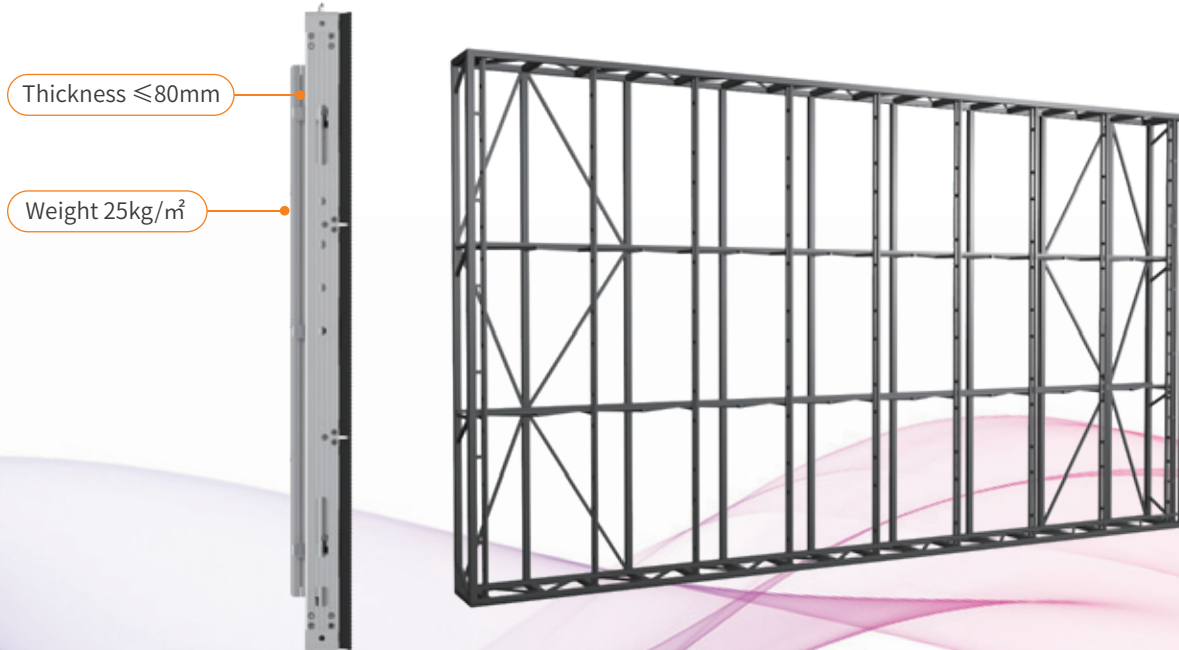

> Flexible and Convenient

Thinner & Lighter panels, easy to transport, reduce transportation costs.

Traditional Panel

Weight 50kg/m² , Thickness 145mm

AS V2 Series Panel

Weight 25kg/m² , Thickness ≤80mm

> Flexible and Convenient

Save one-fourth steel frame, compatible with the original product size, easy to replace the old LED display.

> Flexible and Convenient

A variety of panels size* to meet the splicing requirements of different screen areas.