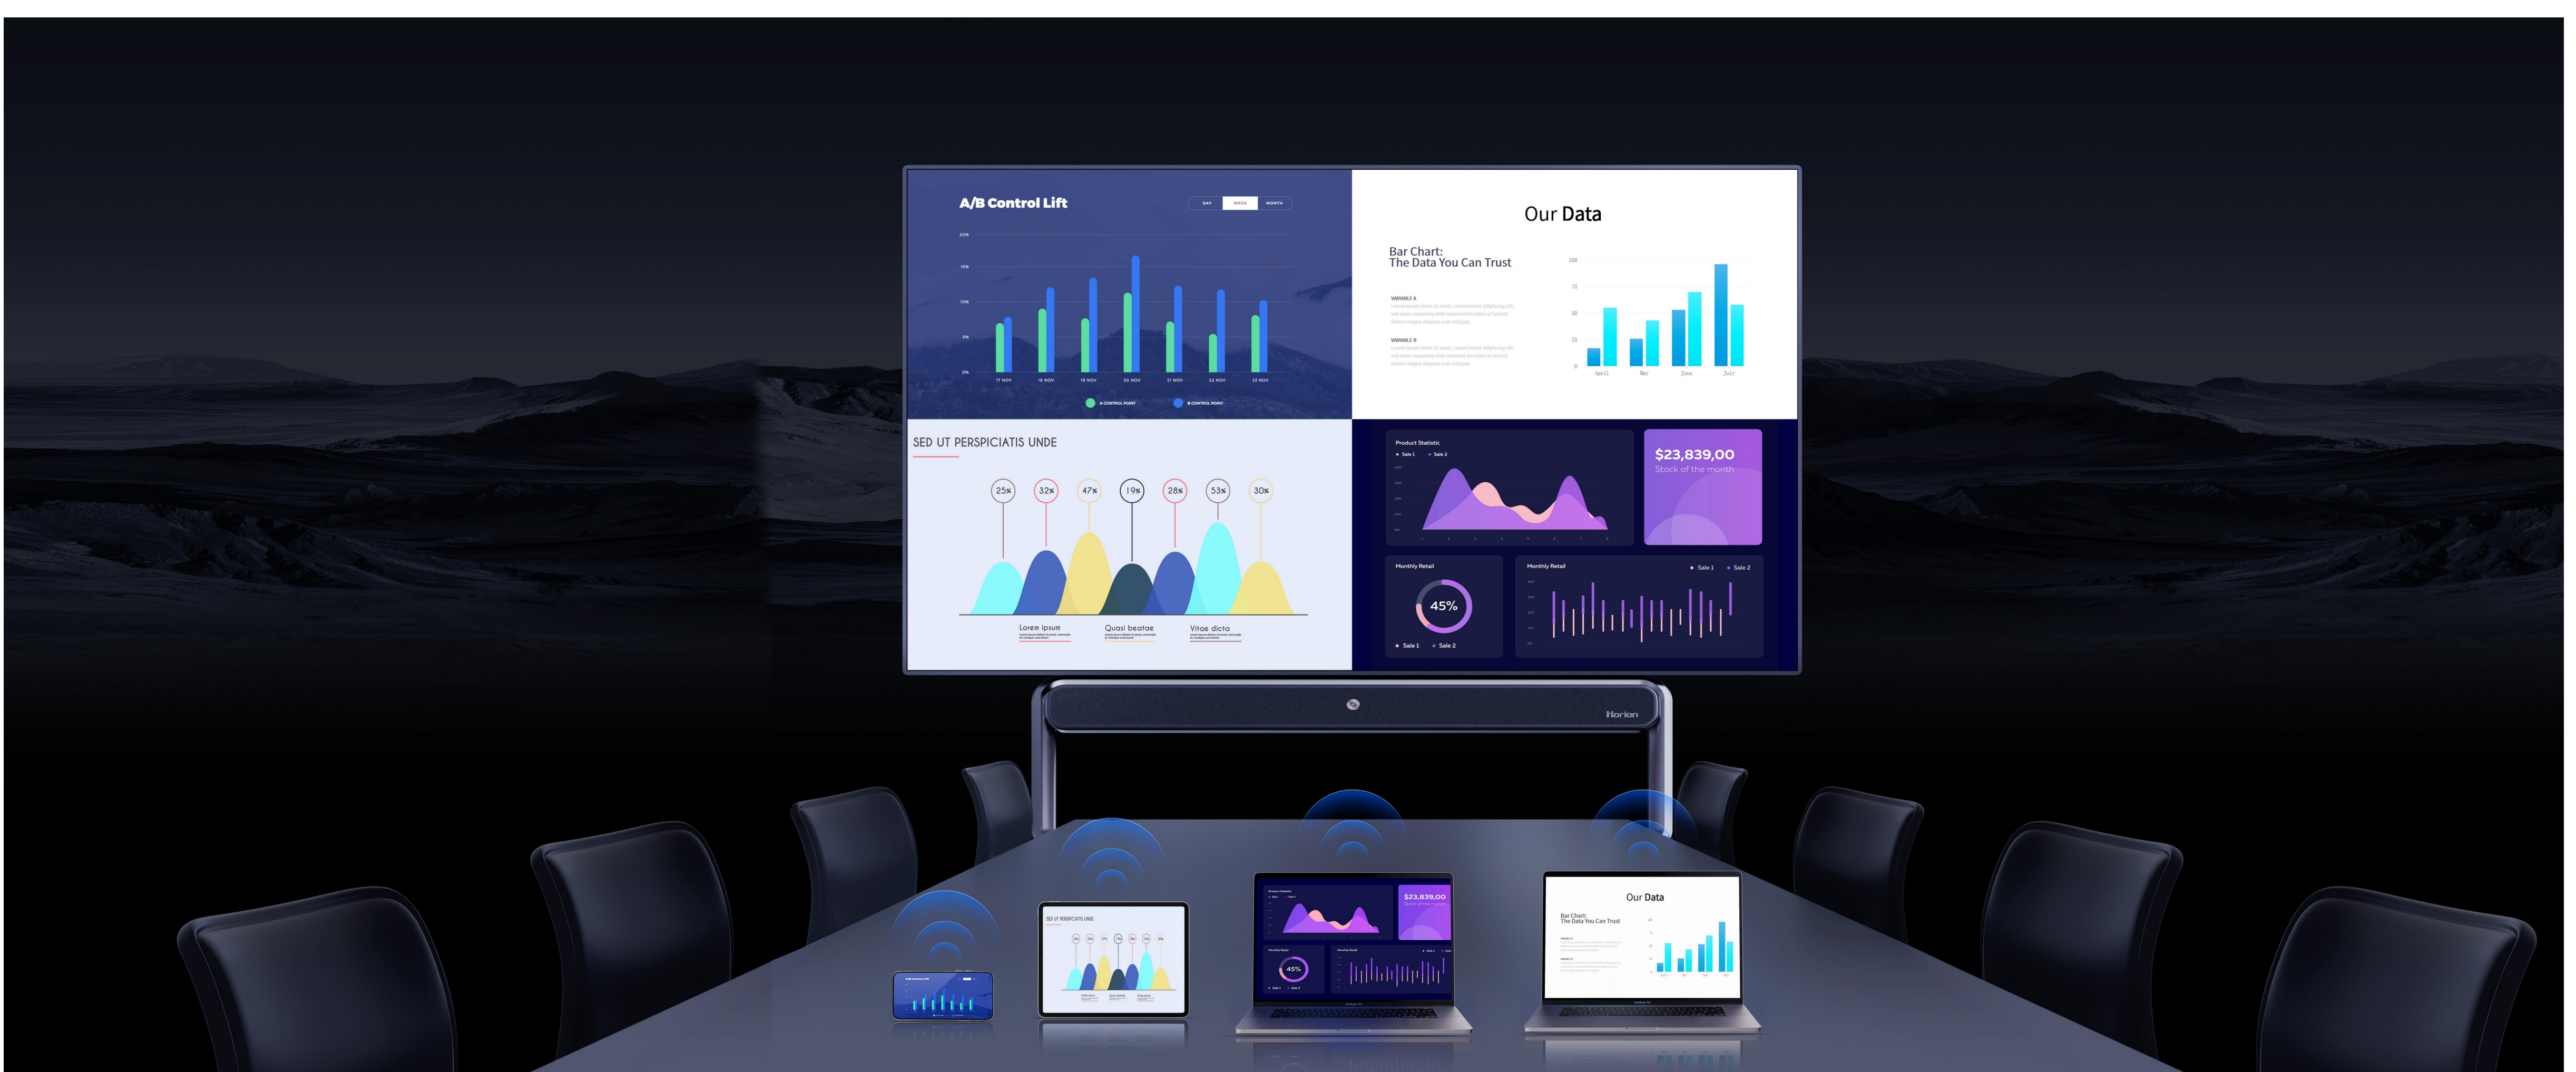

Wireless screen mirroring

Wireless screen mirroring of 4 devices simultaneously. Supports Airplay / Miracast / one-click dongle (compatible with type-c port). Contents of PCs, tablets and mobile phones can be easily shared on Horion IFP.

SPECIFICATION

Product Version	
Certified model	L1A
Display	
Size	135" / 162"
Screen type	LED display(COB)
Pixel Pitch	1.5mm
Resolution	1920*1080
Suggested distance of sight	≥3M
Brightness	600cd/m² adjustable
Contrast ratio	10000:1
Refreshing frequency	60Hz
Viewing angle	155°(H) / 155°(V)
Color gamut(x% NTSC)	105%
Display area	3000mm*1687.5mm
Lifespan	100,000 hrs
Protection degree	IP65(front side)
Attributes of Android OPS	
System version	Android 12
RAM	8GB
ROM	128GB
Size	195*180*30mm
HDMI-OUT	*1
USB2.0	*2
USB3.0	*2
LAN	*1
HDMI-IN	*1
LINE-IN	*1
LINE-OUT	*1

Attributes of Windows OPS	
Main chip	Intel Core i5 10400
System version	Windows 10
RAM	16GB
ROM	256GB
Size	195*180*30mm
HDMI-OUT	*1
DP-OUT	*1
MIC-IN	*1
LINE-OUT	*1
USB2.0	*4
USB3.0	*2
LAN	*1
Power	
Voltage	100 V ~ 240 V/AC, 50/60 Hz
Maximum power	1458W
AC	*1
Other Function	
Sound power	Built-in 2*20W stereo speaker
NFC	Support
WIFI	Support WiFi 6
Bluetooth	Support BT 5.2
Touch	
Sensing type	Infrared touch frame
Maximum touch point	5 Points
Touch diameter	Single point≥6mm Mu1ti Point≥8mm

Remote control interface	
RS232	*1
Input/output interface	
HDMI-IN	*1
VGA-IN	*1
USB 2.0	*1
USB 3.0	*2
Touch-USB	*1
PC-Audio-IN	*1
Line-OUT	*1
Type-C	*1
OPS	*1
Structure	
Net weight	223kg (Exclude bracke and wall)
Product size (H*W*D)	3035m*1750mm*42.7mm
Housing material(frame/back cover)	Aluminum alloy
Housing color(frame/back cover)	Gray/Black
Accessories	
Writing pen	*1
Page-turn pen	*1
Mirroring device	*1
Remote control	*1
User manual	*1
Power cable	*1

Note: the relevant data are for reference only. The specific parameters shall be subject to the actual product. The data were carefully checked for accuracy. There's no notice of any change in product function and specification, and the company reserves the final interpretation right to the relevant contents in the data.