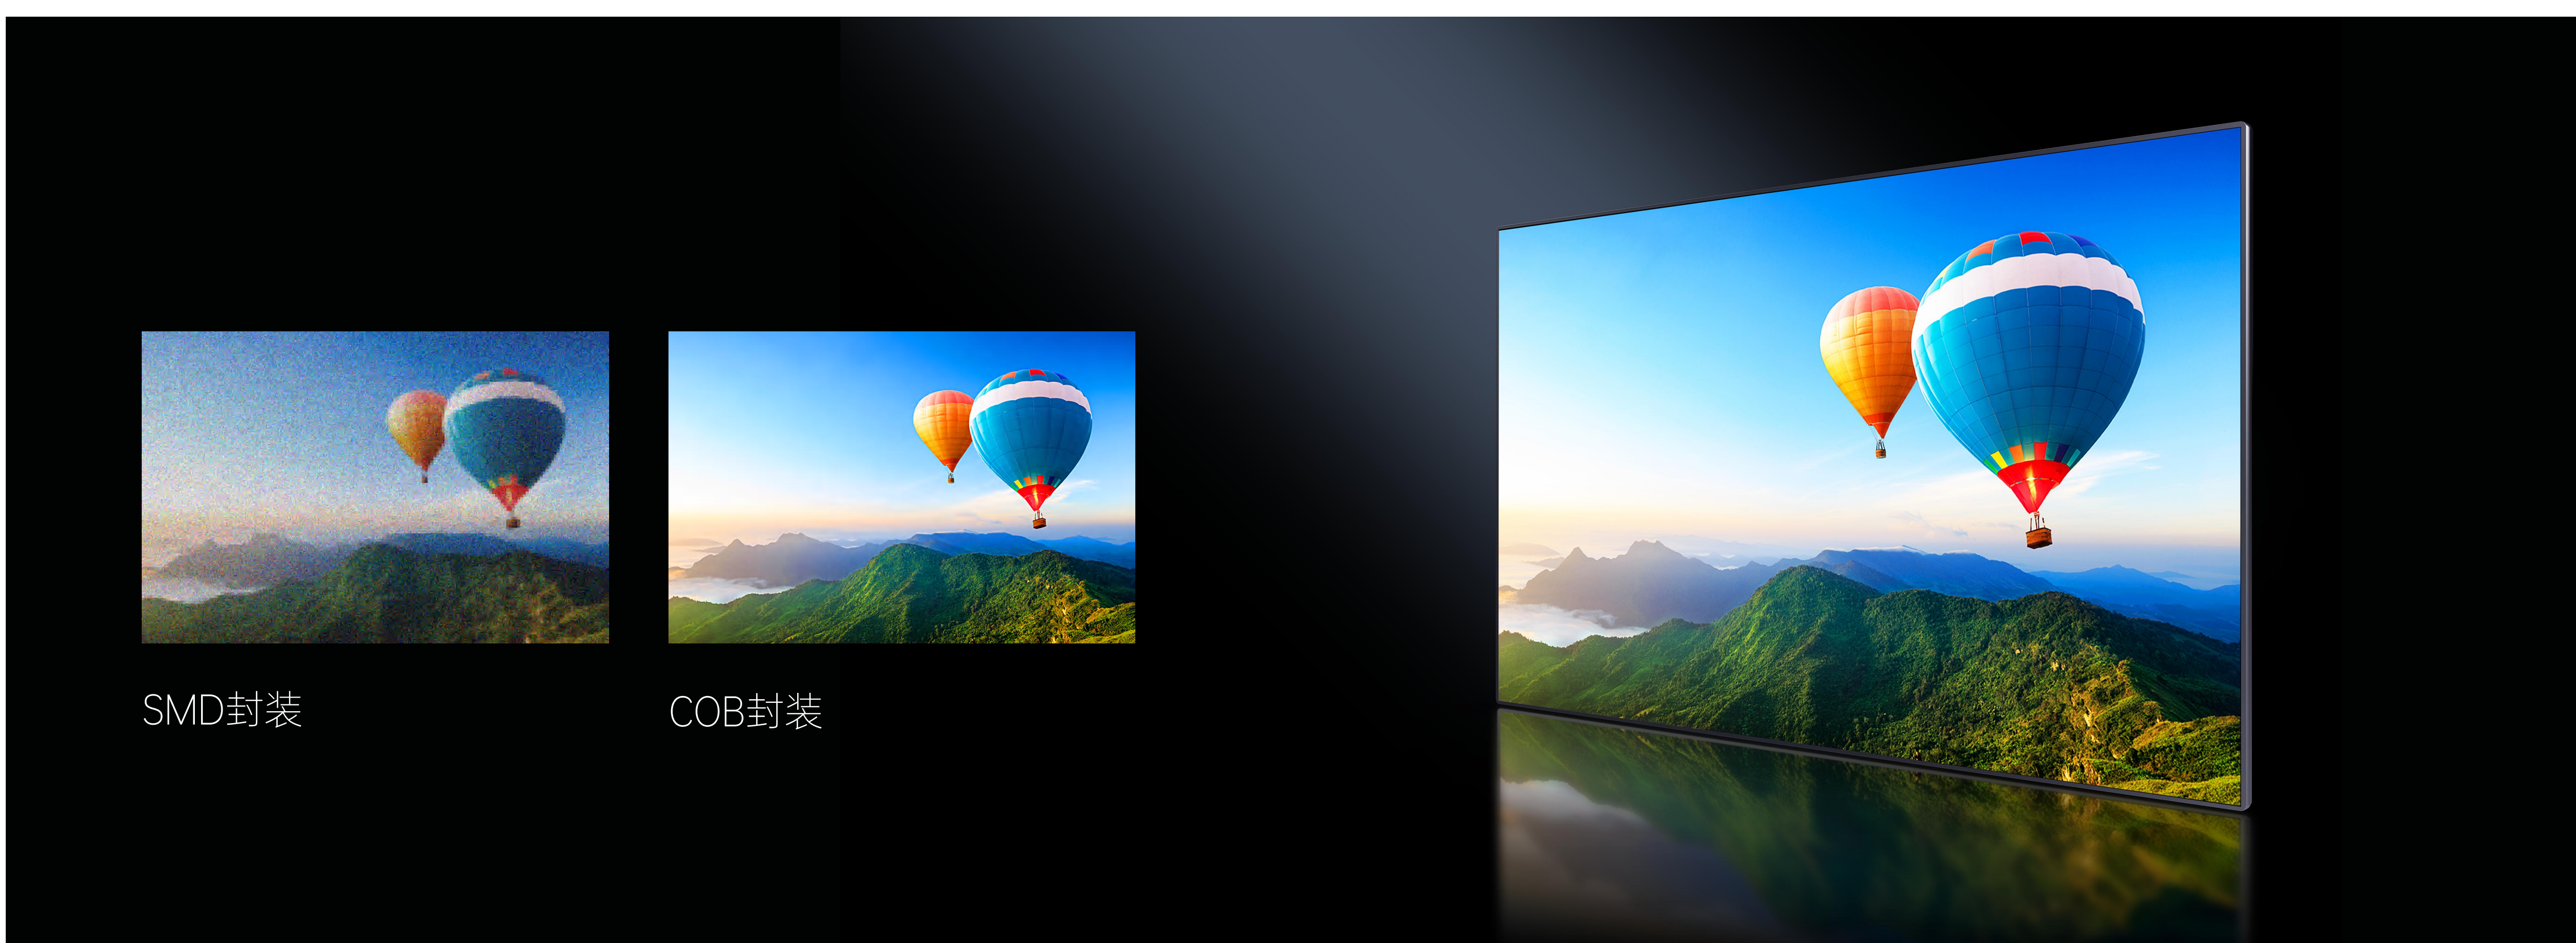

# Horion interactive display-135"LED

Hold meetings by unlimited screen

**135" | COB | Multi-touch**

## Extraordinary audiovisual pleasure

135" large screen/2x20W stereo speaker/New generation of COB

The fusion of a 135-inch expansive display and an immersive stereo sound system creates an unparalleled audiovisual experience. With the large screen, viewers can enjoy stunning visuals with incredible clarity and detail, while the powerful stereo sound system enhances the overall viewing experience by delivering crisp, dynamic sound that fully immerses the listener.

The new generation of COB encapsulation displays soft images combined with 10,000:1 Ultra-high contrast delivers superior performance, durability, and efficiency compared to traditional encapsulation methods, making it the ideal choice for those who demand the best quality and performance from their products.

## SPECIFICATION

Product Version	
Certified model	L1A
Display	
Size	135" / 162"
Screen type	LED display(COB)
Pixel Pitch	1.5mm
Resolution	1920*1080
Suggested distance of sight	≥3M
Brightness	600cd/m <sup>2</sup> adjustable
Contrast ratio	10000:1
Refreshing frequency	60Hz
Viewing angle	155°(H) / 155°(V)
Color gamut(x% NTSC)	105%
Display area	3000mm*1687.5mm
Lifespan	100,000 hrs
Protection degree	IP65(front side)
Attributes of Android OPS	
System version	Android 12
RAM	8GB
ROM	128GB
Size	195*180*30mm
HDMI-OUT	*1
USB2.0	*2
USB3.0	*2
LAN	*1
HDMI-IN	*1
LINE-IN	*1
LINE-OUT	*1